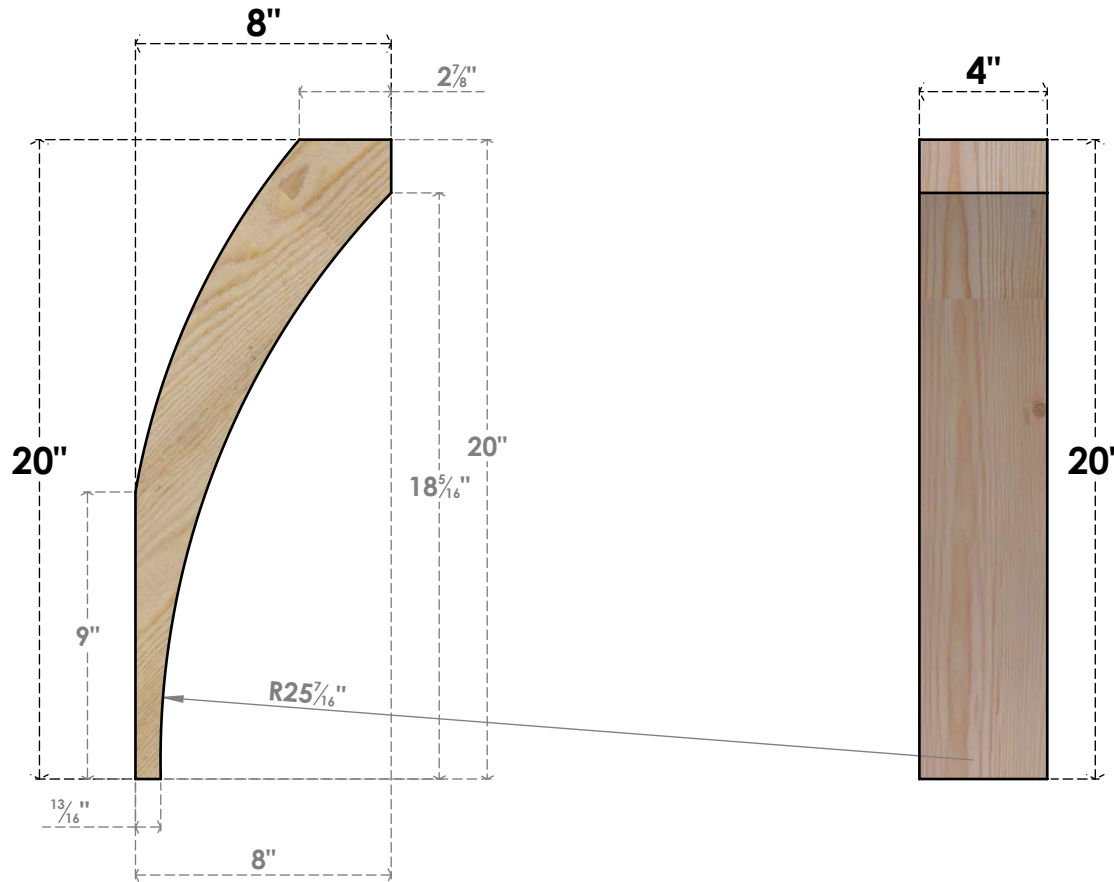

BRC04X08X20THR00RDF

4"W X 8"D X 20"H THORTON ROUGH SAWN BRACE, DOUGLAS FIR

SIDE

FRONT

EKENA
 MILLWORK
 EKENA MILLWORK
 2300 WEST MAIN ST.
 CLARKSVILLE, TX 75426
 TOLL FREE: 866-607-0453
 WWW.EKENAMILLWORK.COM

NOTES

1. INSTALLATION TO BE COMPLETED IN ACCORDANCE WITH MANUFACTURER'S SPECIFICATIONS.
2. DRAWING MAY NOT BE TO SCALE
3. THIS DRAWING IS INTENDED FOR DESIGN AND PLANNING PURPOSES ONLY.
4. ALL INFORMATION CONTAINED HEREIN WAS CURRENT AT THE TIME OF DEVELOPMENT BUT MUST BE REVIEWED AND APPROVED BY THE PRODUCT MANUFACTURER TO BE CONSIDERED ACCURATE.
5. PRODUCTS ARE NOT KILN DRIED. THIS ITEM IS UNIQUE AND WILL CONTAIN THE NATURAL VARIATIONS THAT THE WOOD SPECIES OFFERS. THIS MAY RESULT IN VARIATIONS UP TO 1/4"